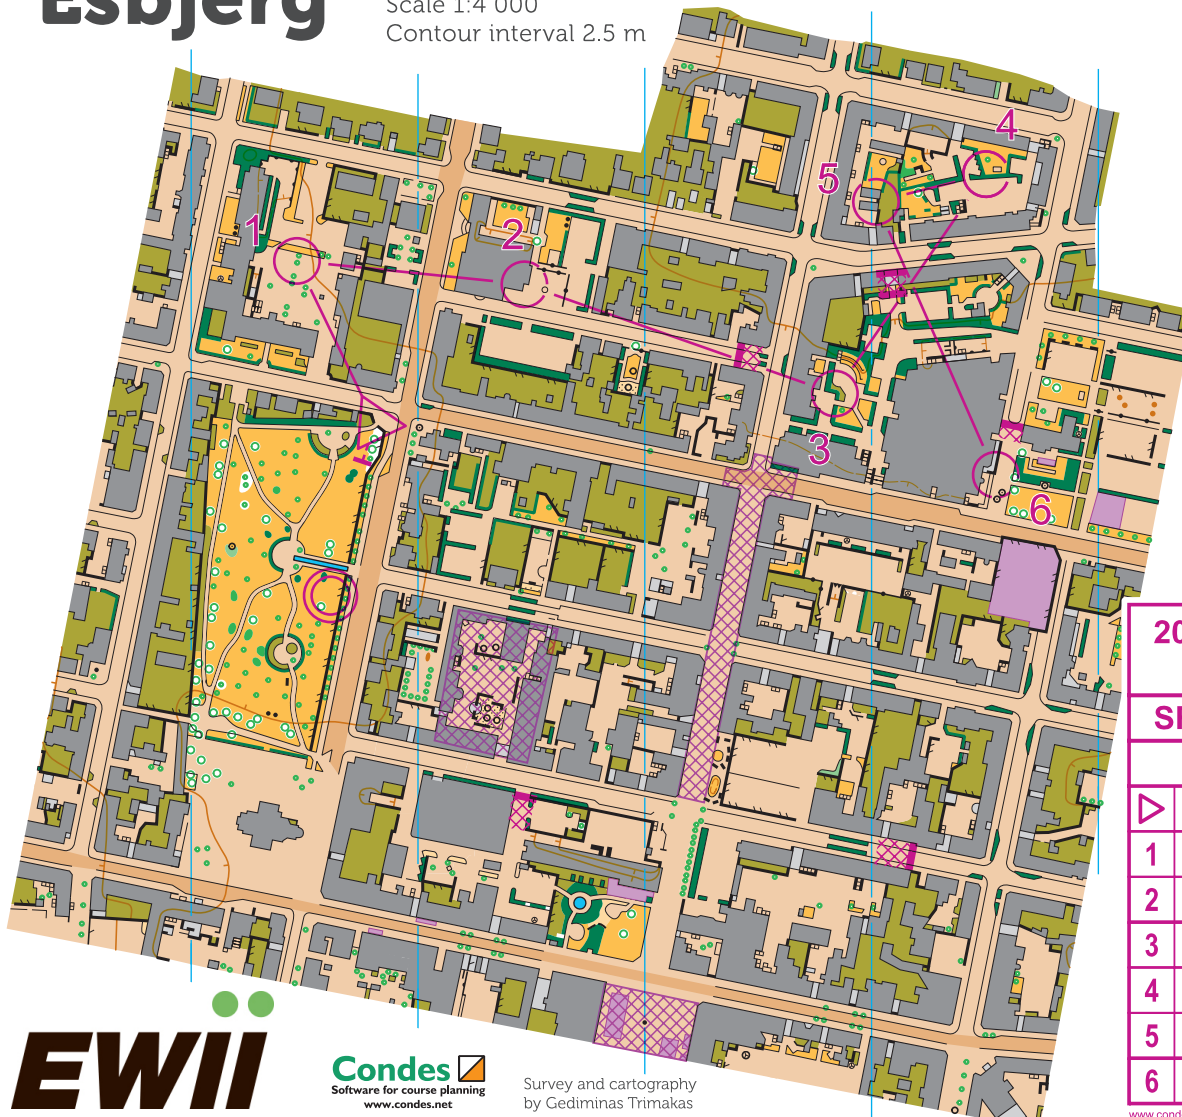

World Orienteering Championships 2022

Esbjerg

Sprint orienteering map
Scale 1:4 000
Contour interval 2.5 m

Part 1

Special symbols:
 Outdoor sports facility or children's playground equipment

2022-03-06 KO-finals Esbjerg

SF - 1		2,1 km			
----- 20 m -----> Δ					
Δ					
1	39				
2	40				
3	41				
4	42				
5	43				
6	44				

Condes
Software for course planning
www.condes.net

Survey and cartography
by Gediminas Trimakas